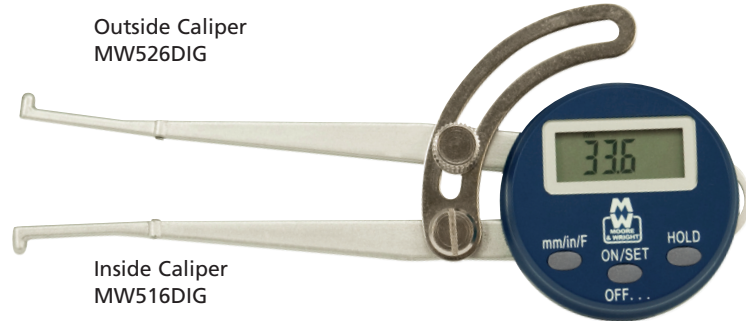

# Digital Inside / Outside Calipers

## Features

Standard: Factory Standard

- Large LCD display
- Spring-loaded travel
- Alloy jaws, chrome finished
- Reading: inch/metric

Outside Caliper  
MW526DIG

Inside Caliper  
MW516DIG

## DIGITAL INSIDE / OUTSIDE CALIPERS

Code No	Range (mm)	Range (inch)	Resolution (mm)	Resolution (inch)
MW516DIG	12.7-150	0.5-6	0.1	0.005
MW526DIG	0-150	0-6	0.1	0.005