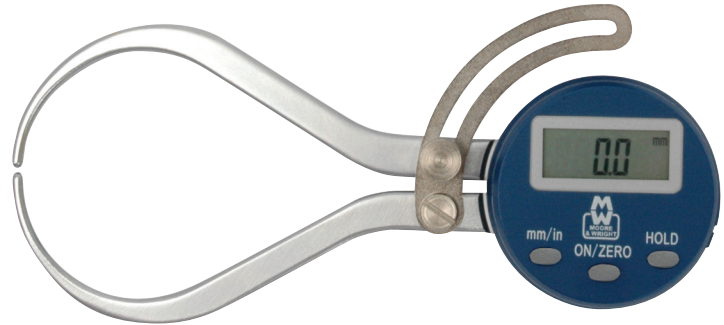

# Digital Inside / Outside Calipers

## Features

Standard: Factory Standard

- Large LCD display
- Spring-loaded travel
- Alloy jaws, chrome finished
- Reading: inch/metric

Outside Caliper  
MW526DIG

Inside Caliper  
MW516DIG

## DIGITAL INSIDE / OUTSIDE CALIPERS

Code No	Range (mm)	Range (inch)	Resolution (mm)	Resolution (inch)
MW516DIG	12.7-150	0.5-6	0.1	0.005
MW526DIG	0-150	0-6	0.1	0.005