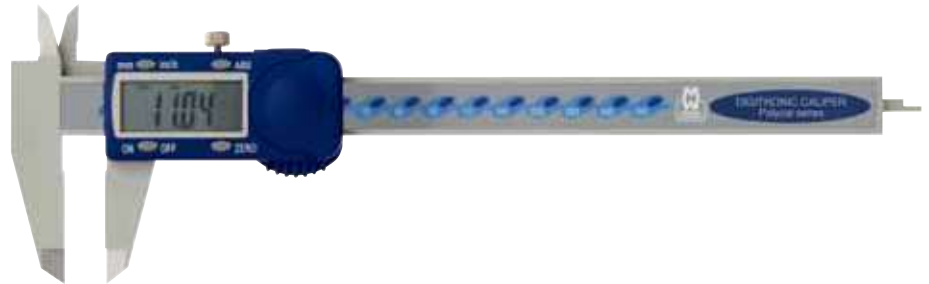

Plastic Digital Caliper

Features

- Digital functions: mm/inch conversion, ABS/INC, on/off, zero setting
- 4-way measurement
- Polycarbonate frame
- CR2032 battery
- Supplied retail packed with vinyl pouch

POLYCARBONATE DIGITAL CALIPER

| Code No | Range (mm) | Range (inch) | Resolution (mm) | Resolution (inch) | Accuracy (mm) | Accuracy (inch) | Jaws |
|-------------|------------|--------------|-----------------|-------------------|---------------|-----------------|------|
| MW110-15DPC | 0-150 | 0-6 | 0.01 | 0.0005 | 0.2 | 0.008 | 40mm |

Digital Pocket Caliper 110 Series

Features

- Digital Functions: mm/inch conversion, on / off, ZERO setting
- All metal parts made of hardened steel
- 4-way measurement

DIGITAL POCKET CALIPER

| Code No | Range (mm) | Range (inch) | Resolution (mm) | Resolution (inch) | Jaws |
|-------------|------------|--------------|-----------------|-------------------|------|
| MW110-10DPT | 0-100 | 0-4 | 0.01 | 0.0005 | 30mm |